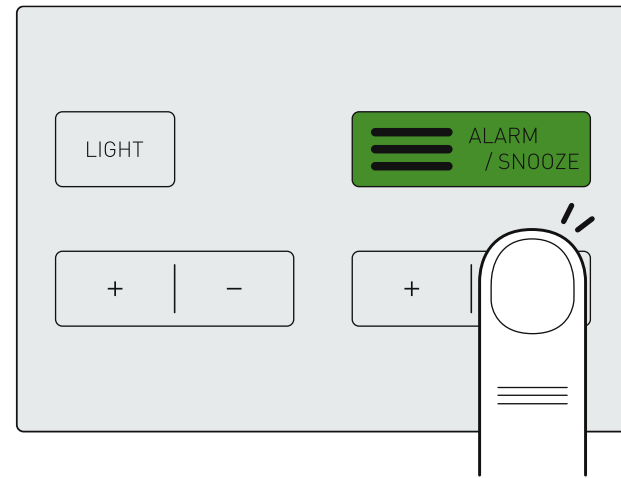

TO ADJUST THE TIME, PRESS THE PLUS OR MINUS BUTTON DIRECTLY ABOVE THE TIME DISPLAY UNTIL IT IS CORRECT

TO ADJUST THE ALARM, PRESS THE PLUS OR MINUS BUTTON DIRECTLY ABOVE THE ALARM DISPLAY. YOU CAN ACTIVATE IT BY PRESSING THE ALARM / SNOOZE BUTTON